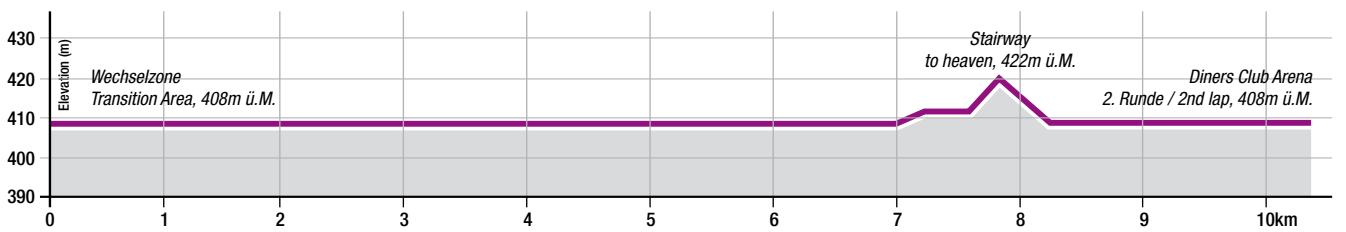

**IRONMAN 70.3 Switzerland
Rapperswil-Jona
RUN COURSE**

- Run course**
2 Laps, 21.1km | 13.1 miles
- Wechselzone / Transition area**
- Aid station**
- WC / Restrooms**
- Wasser / Water**
- Medical**
- km**